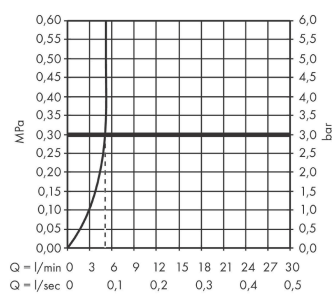

Vivenis

Single lever basin mixer 250 for washbowls without waste set

Surfaces: **Chrome** Article Number: **75042000**

Description

product features

- ComfortZone 250
- projection 191 mm
- spray type: WaterfallStream
- maximum flow rate at 3 bar: 5 l/min
- ceramic cartridge
- temperature limitation adjustable
- suitable for continuous flow water heaters
- connection type: G 3/8 connections
- connection dimension: DN15

Technology

Design awards

reddot winner 2021

Product image

Scale drawing

Flowchart

Vivenis
Single lever basin mixer 250 for washbowls without waste set
 Surfaces: **Chrome** Article Number: **75042000**

Exploded Drawing