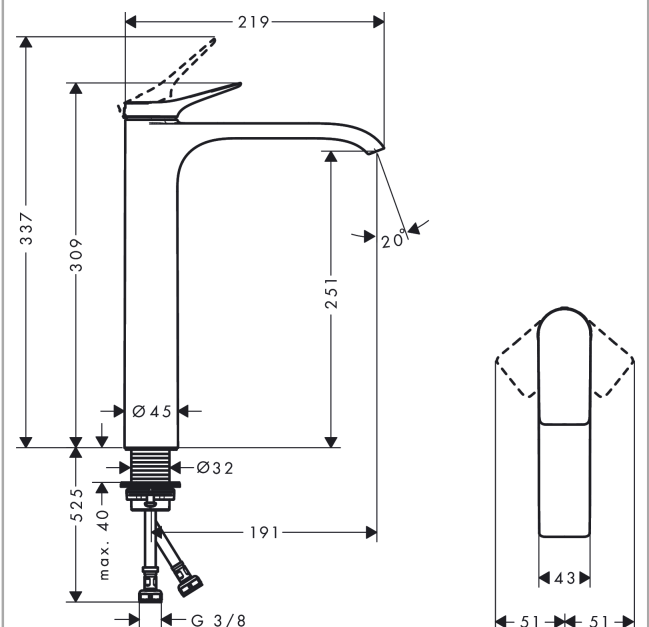

Vivenis

Single lever basin mixer 250 for washbowls without waste set

Surfaces: **Chrome** Article Number: **75042000**

Description

product features

- ComfortZone 250
- projection 191 mm
- spray type: WaterfallStream
- maximum flow rate at 3 bar: 5 l/min
- ceramic cartridge
- temperature limitation adjustable
- suitable for continuous flow water heaters
- connection type: G 3/8 connections
- connection dimension: DN15

Technology

Design awards

reddot winner 2021

Product image

Scale drawing

Flowchart

Vivenis
Single lever basin mixer 250 for washbowls without waste set
 Surfaces: **Chrome** Article Number: **75042000**

Exploded Drawing

Year of production: >06/21

Vivenis

Single lever basin mixer 250 for washbowls without waste set

Surfaces: **Chrome** Article Number: **75042000**

Spare part list

Year of production: >06/21

Pos.	Description	Article Number	Price	PU
1	handle	94277000	-	1
2	screw cover	93735460	-	1
3	escutcheon	94027000	-	1
4	nut	93995000	-	1
5	O-ring 35x1,5	92114000	-	1
6	cartridge, assy	93897000	-	1
7	seal	95008000	-	1
8	O-ring 35x2	92604000	-	1
9	adapter for cartridge	98750000	-	1
10	O-Ring 30x2	98186000	-	1
11	spray former	94275000	-	1
12	flat seal	98749000	-	1
13	connection hose 600 mm M8x0,75 G3/8	96556000	-	1
14	O-ring 6,6x1,6	93019000	-	1
15	fixing set (Ø 32)	13961000	-	1
16	lever collar	97548000	-	1
a	fixation extension 35 mm	13898000	-	1