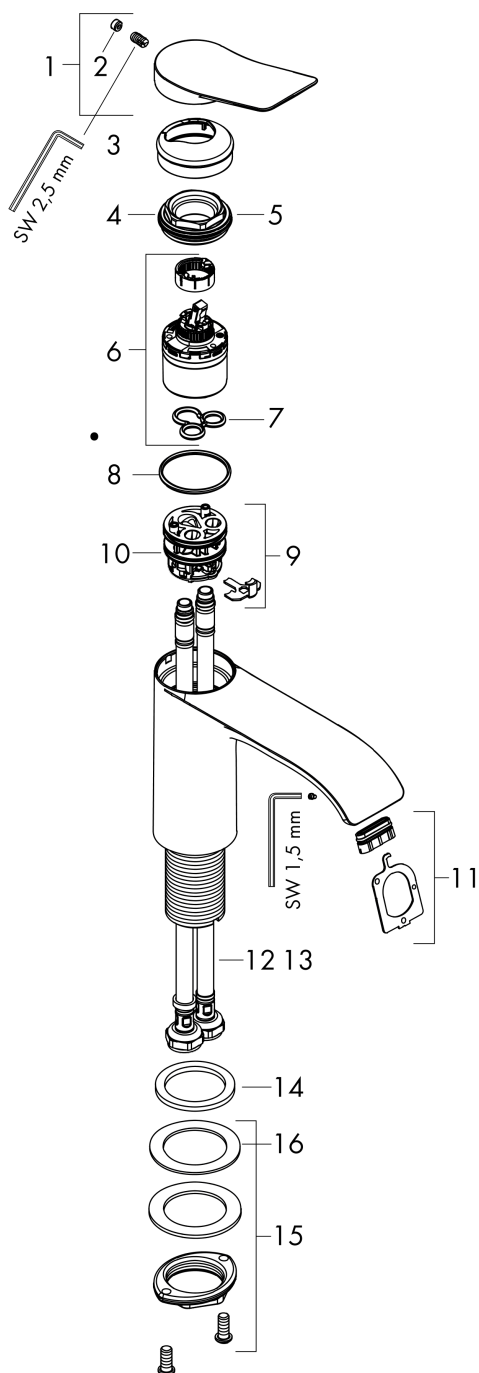

Vivenis

Single lever basin mixer 250 for washbowls without waste set

Surfaces: **Chrome** Article Number: **75042000**

Description

product features

- ComfortZone 250
- projection 191 mm
- spray type: WaterfallStream
- maximum flow rate at 3 bar: 5 l/min
- ceramic cartridge
- temperature limitation adjustable
- suitable for continuous flow water heaters
- connection type: G 3/8 connections
- connection dimension: DN15

Technology

Design awards

reddot winner 2021

Product image

Scale drawing

Flowchart

Vivenis
Single lever basin mixer 250 for washbowls without waste set
 Surfaces: **Chrome** Article Number: **75042000**

Exploded Drawing

Year of production: >06/21

Vivenis

Single lever basin mixer 250 for washbowls without waste set

Surfaces: **Chrome** Article Number: **75042000**

Spare part list

Year of production: >06/21

Pos.	Description	Article Number	Price	PU
1	handle	94277000	-	1
2	screw cover	93735460	-	1
3	escutcheon	94027000	-	1
4	nut	93995000	-	1
5	O-ring 35x1,5	92114000	-	1
6	cartridge, assy	93897000	-	1
7	seal	95008000	-	1
8	O-ring 35x2	92604000	-	1
9	adapter for cartridge	98750000	-	1
10	O-Ring 30x2	98186000	-	1
11	spray former	94275000	-	1
12	flat seal	98749000	-	1
13	connection hose 600 mm M8x0,75 G3/8	96556000	-	1
14	O-ring 6,6x1,6	93019000	-	1
15	fixing set (Ø 32)	13961000	-	1
16	lever collar	97548000	-	1
a	fixation extension 35 mm	13898000	-	1